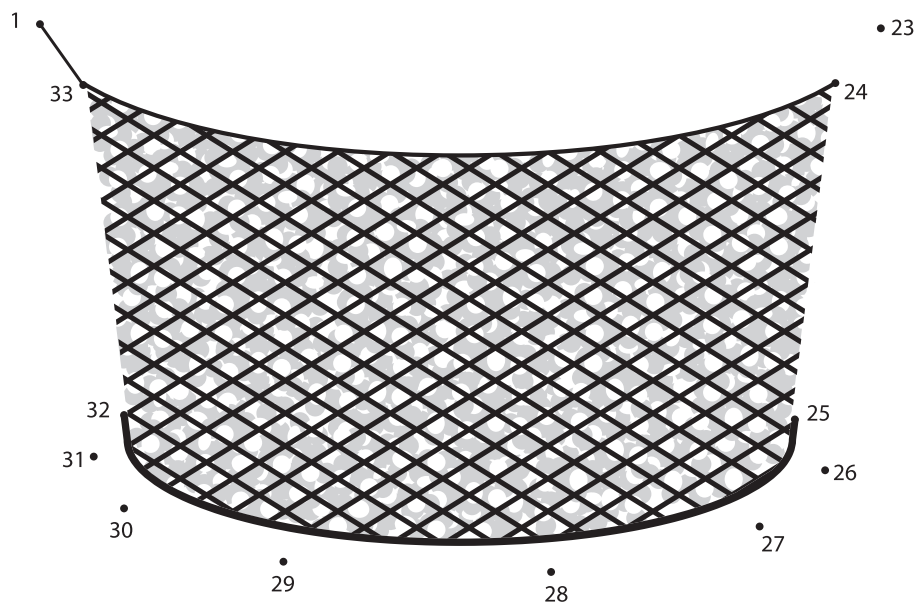

Connect The Dots

A Wire Mesh Feeder

Birds Attracted To Wire Mesh Feeders:
Woodpeckers, Nuthatches, Chickadees and other clinging birds.

What type of bird do you see sitting on the wire mesh feeder?

Answer: Red-Breasted Nuthatch